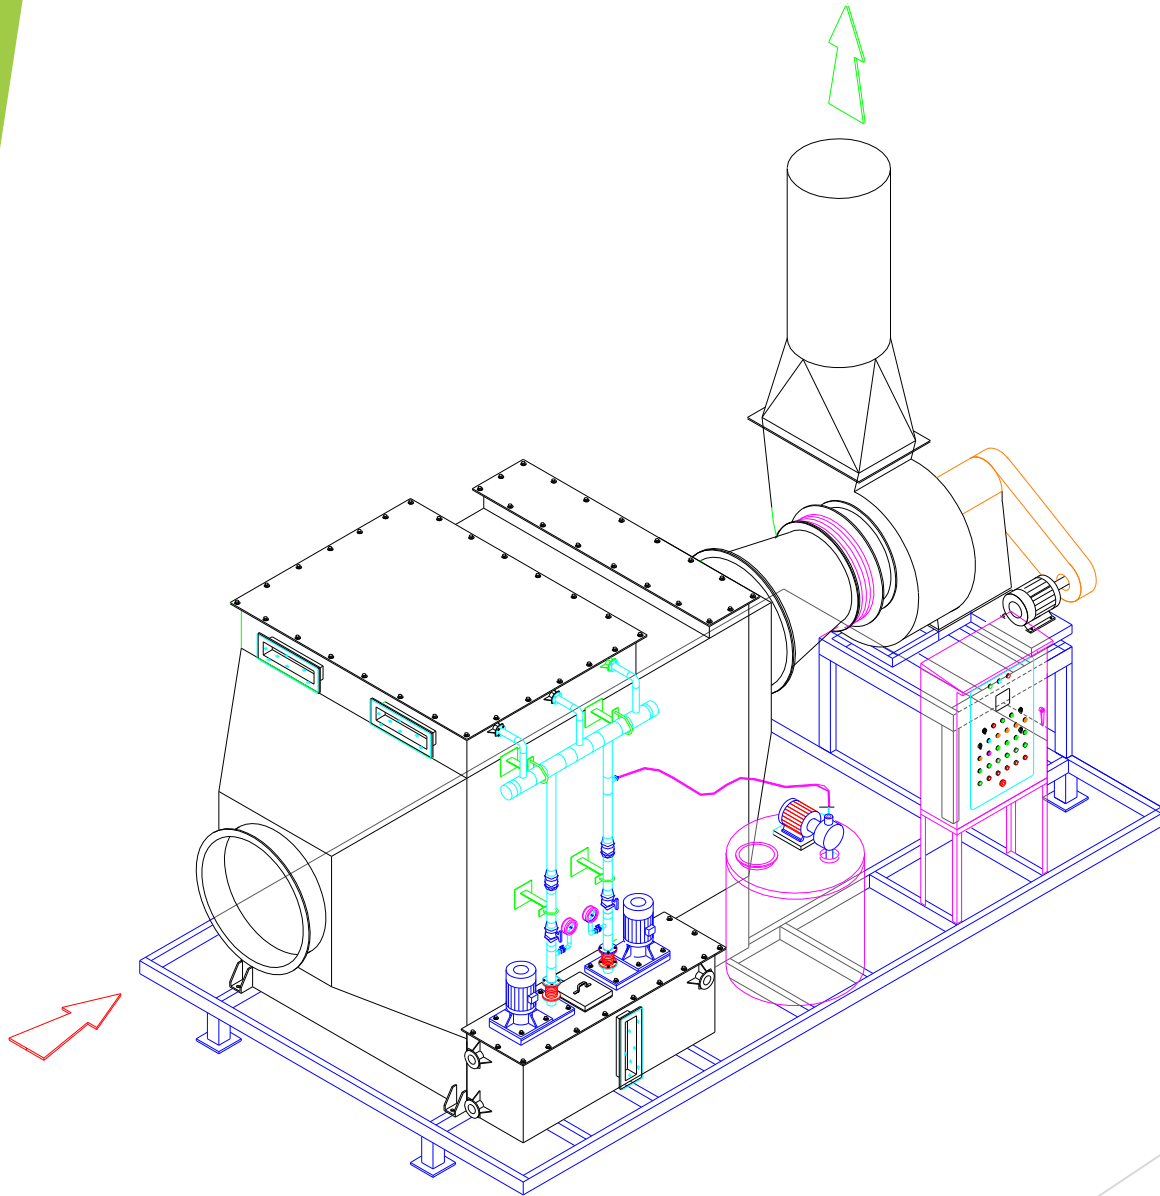

CROSS-FLOW SCRUBBER UNIT

Tel: 088-826-6953

ID line : enco2019

www.encoenvi.com

บริษัท เอ็นโค เอ็นไวรอนเมนท์ ดิไซน์ จำกัด