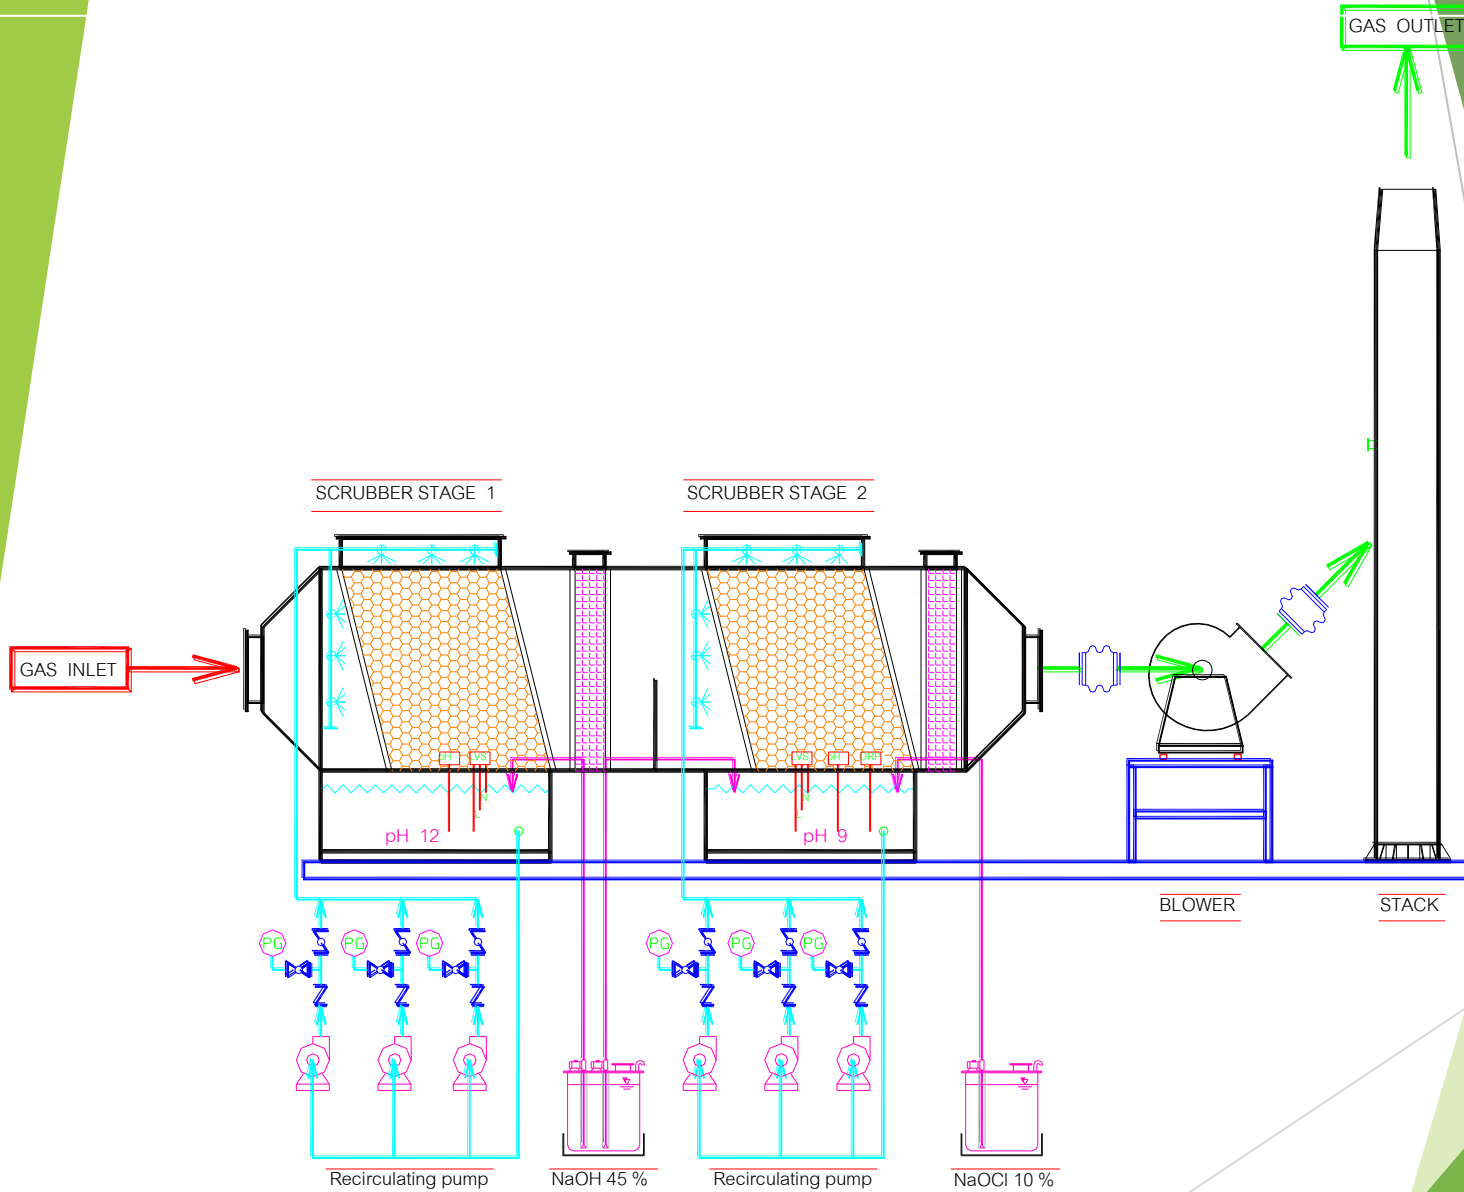

# PROCESS LINE DIAGRAM MULTI-STAGE CROSS-FLOW SCRUBBER

Tel: 088-826-6953

ID line : enco2019

www.encoenvi.com