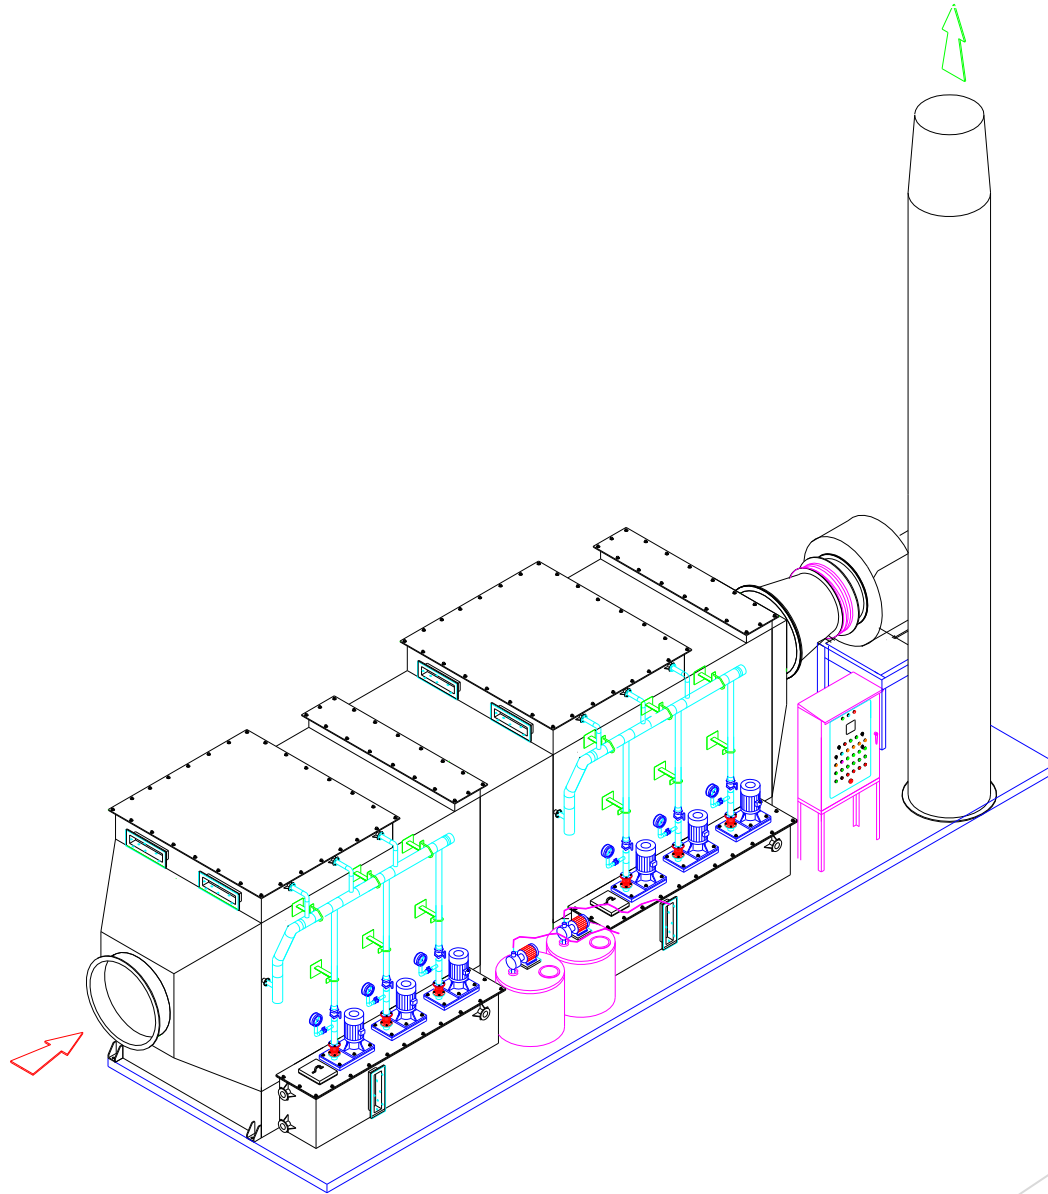

MULTI-STAGE CROSS-FLOW SCRUBBER UNIT

Tel: 088-826-6953

ID line : enco2019

www.encoenvi.com

บริษัท เอ็นโค เอ็นไวรอนเม้นทอล ดีไซน์ จำกัด