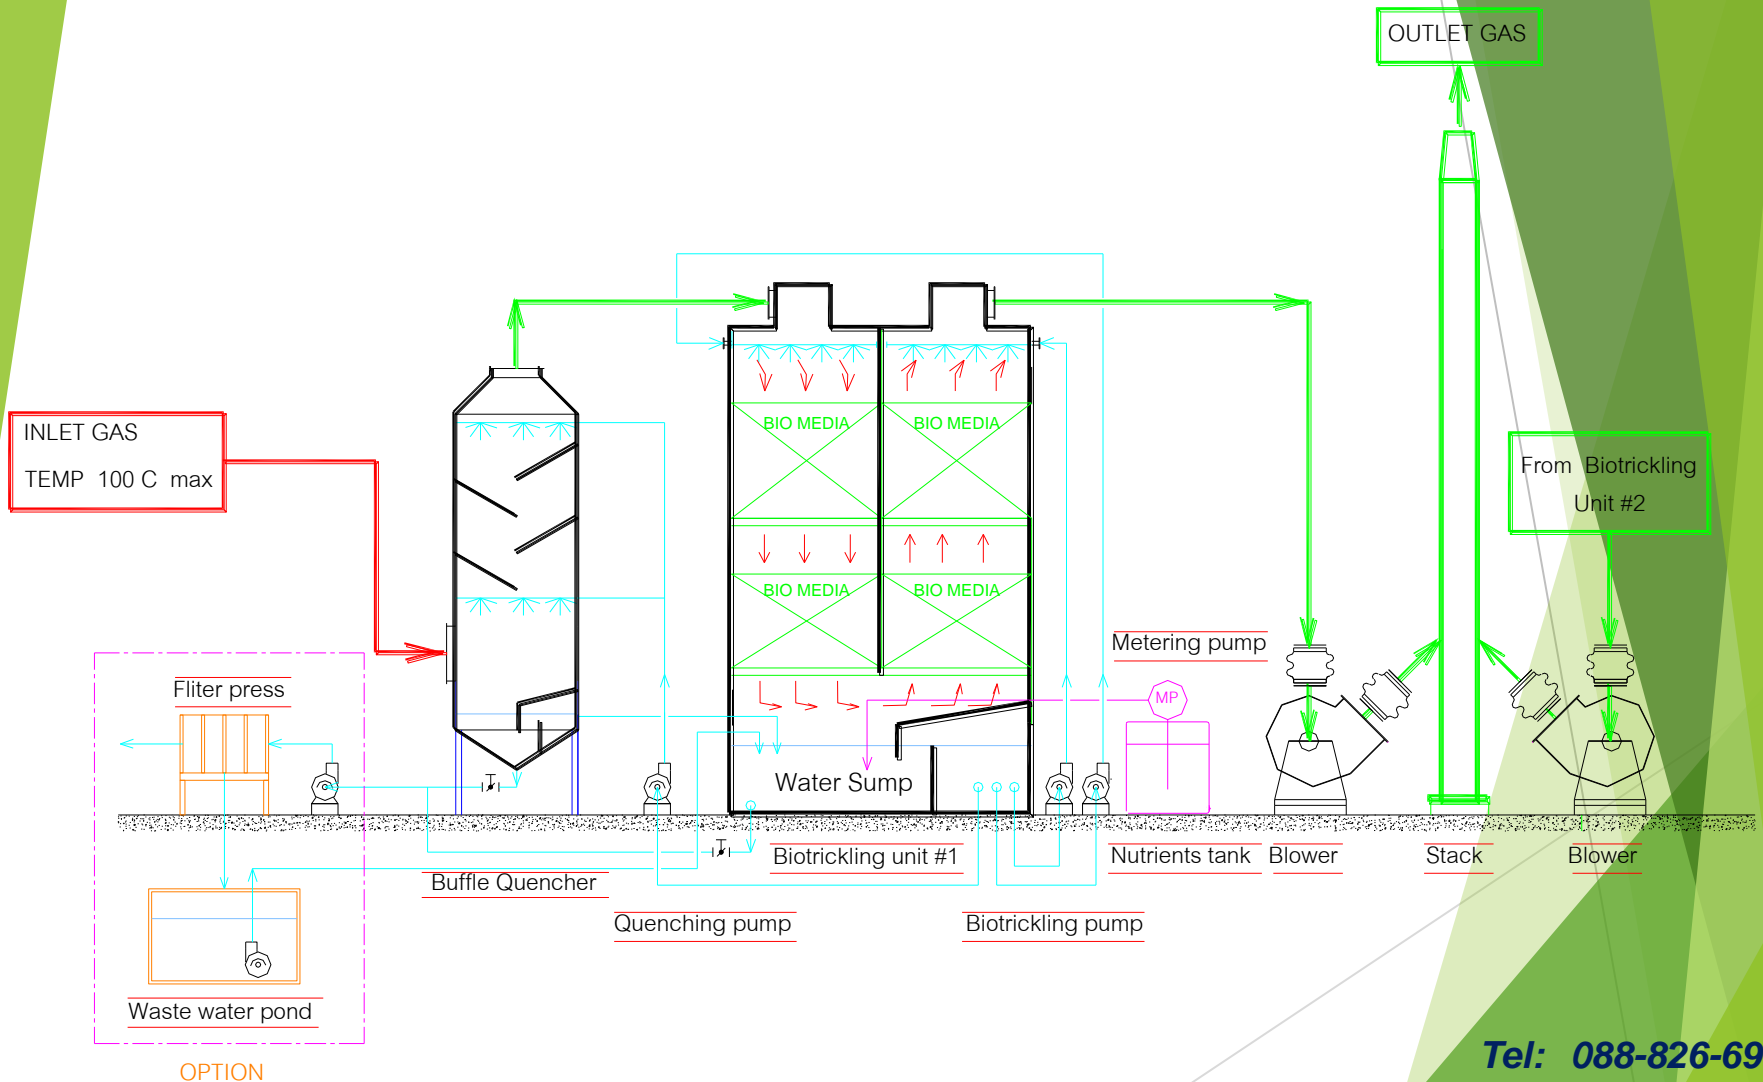

www.encoenvi.com

PROCESS LINE DIAGRAM BIOTRICKLING FOR SPRAY PAINT BOOTH

Tel: 088-826-6953

ID line : enco2019

www.encoenvi.com

BIOTRICKLING UNIT FOR SPRAY PAINT BOOTH

Tel: 088-826-6953

ID line : enco2019

www.encoenvi.com

PROCESS LINE DIAGRAM BIOTRICKLING FOR OVEN

Tel: 088-826-6953

ID line : enco2019

www.encoenvi.com

BIOTRICKLING UNIT FOR OVEN

Tel: 088-826-6953

ID line : enco2019