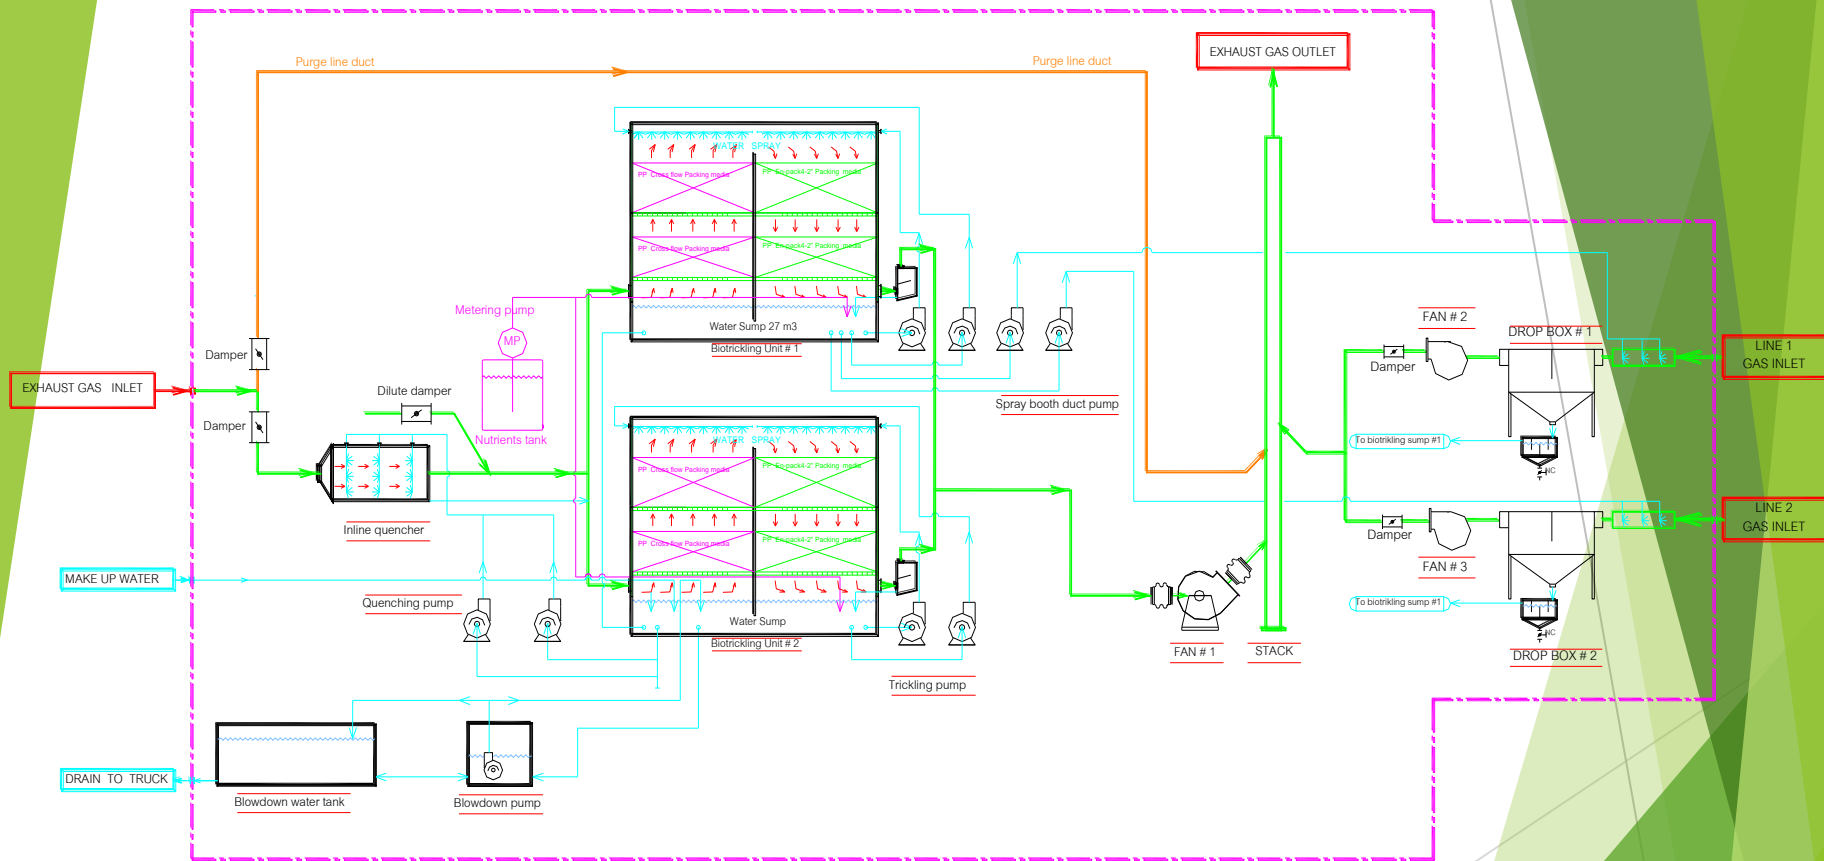

www.encoenvi.com

PROCESS LINE DIAGRAM BIOTRICKLING FOR OVEN

Tel: 088-826-6953

ID line : enco2019

www.encoenvi.com

BIOTRICKLING UNIT FOR OVEN

Tel: 088-826-6953

ID line : enco2019

www.encoenvi.com

PROCESS LINE DIAGRAM BIOTRICKLING FOR SPRAY PAINT BOOTH

Tel: 088-826-6953

ID line : enco2019

www.encoenvi.com

BIOTRICKLING UNIT FOR SPRAY PAINT BOOTH

Tel: 088-826-6953

ID line : enco2019