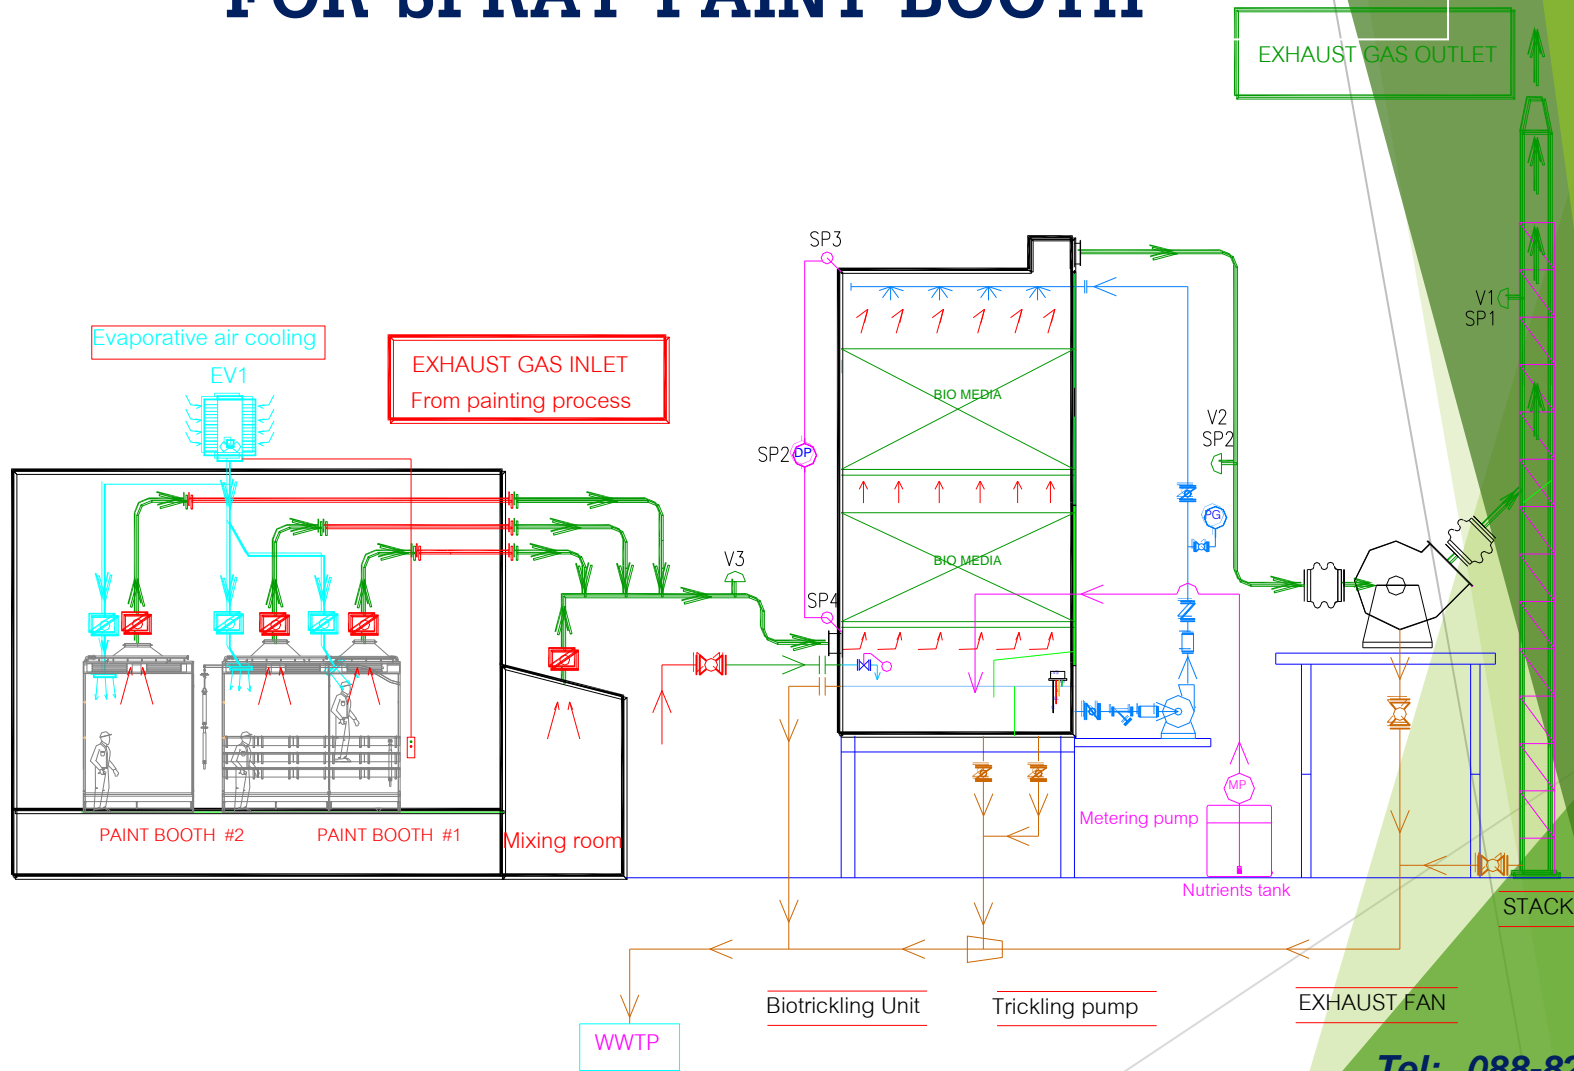

www.encoenvi.com

PROCESS LINE DIAGRAM BIOTRICKLING FOR OVEN

Tel: 088-826-6953

ID line : enco2019

www.encoenvi.com

BIOTRICKLING UNIT FOR OVEN

Tel: 088-826-6953

ID line : enco2019

www.encoenvi.com

PROCESS LINE DIAGRAM BIOTRICKLING FOR SPRAY PAINT BOOTH

Tel: 088-826-6953

ID line : enco2019

www.encoenvi.com

BIOTRICKLING UNIT FOR SPRAY PAINT BOOTH

Tel: 088-826-6953

ID line : enco2019