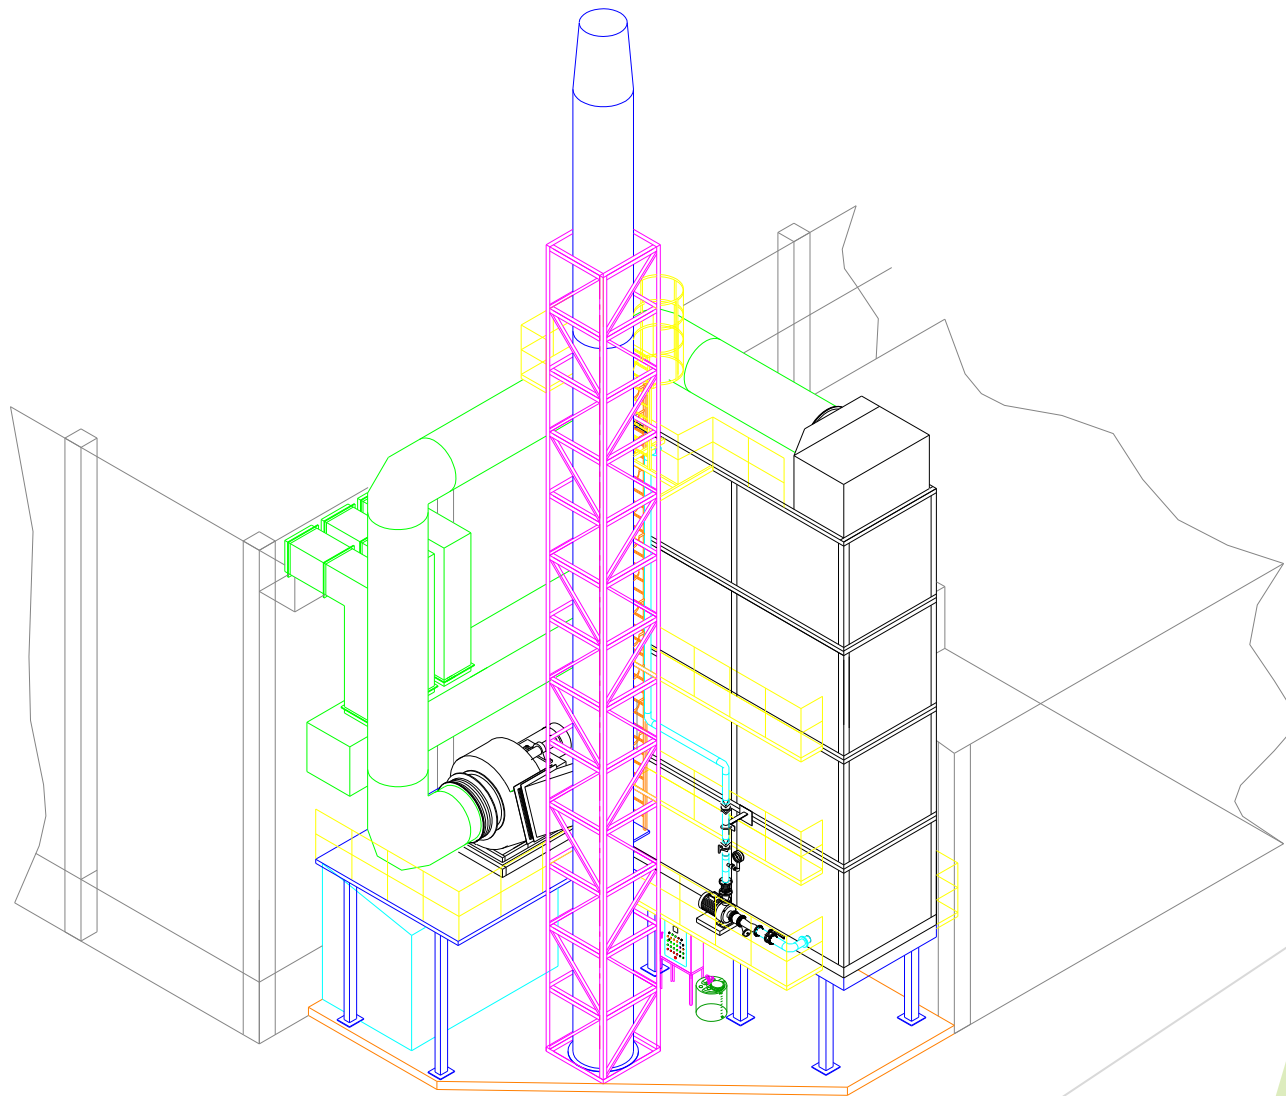

www.encoenvi.com

PROCESS LINE DIAGRAM BIOTRICKLING FOR SPRAY PAINT BOOTH

Tel: 088-826-6953

ID line : enco2019

www.encoenvi.com

BIOTRICKLING UNIT FOR SPRAY PAINT BOOTH

Tel: 088-826-6953

ID line : enco2019

www.encoenvi.com

PROCESS LINE DIAGRAM BIOTRICKLING FOR OVEN

Tel: 088-826-6953

ID line : enco2019

www.encoenvi.com

BIOTRICKLING UNIT FOR OVEN

Tel: 088-826-6953

ID line : enco2019