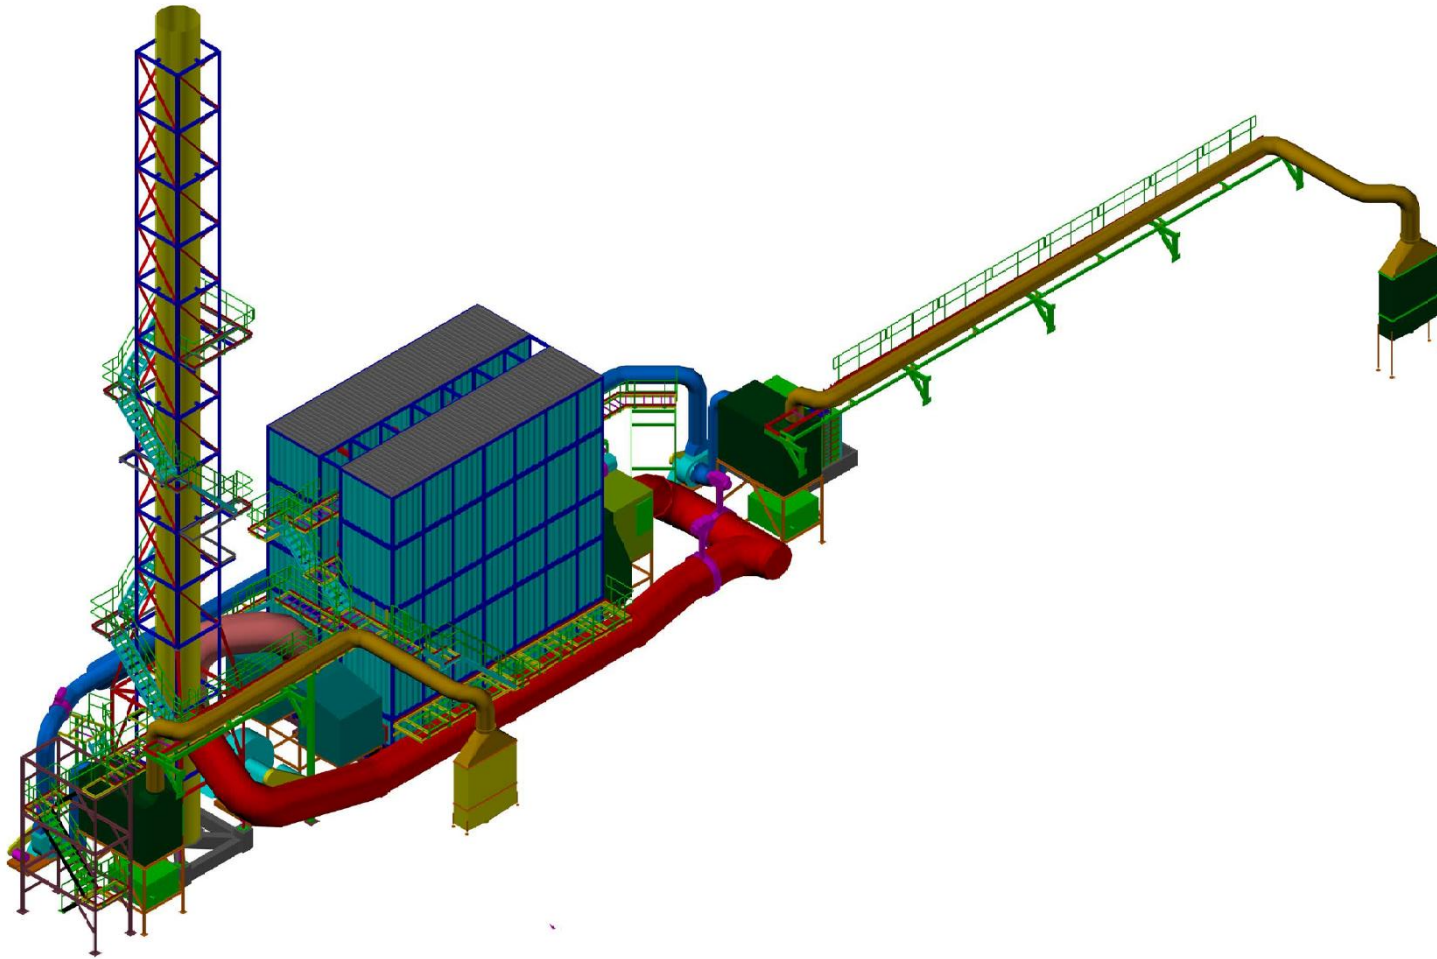

www.encoenvi.com

PROCESS LINE DIAGRAM BIOTRICKLING FOR OVEN

Tel: 088-826-6953

ID line : enco2019

www.encoenvi.com

BIOTRICKLING UNIT FOR OVEN

Tel: 088-826-6953

ID line : enco2019

www.encoenvi.com

PROCESS LINE DIAGRAM BIOTRICKLING FOR SPRAY PAINT BOOTH

Tel: 088-826-6953

ID line : enco2019

www.encoenvi.com

BIOTRICKLING UNIT FOR SPRAY PAINT BOOTH

Tel: 088-826-6953

ID line : enco2019